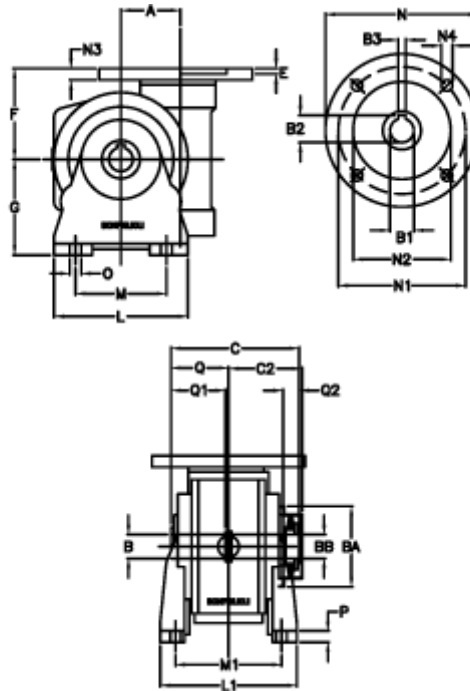

Article number: 390204401032336

Description: Worm Gear with Torque Limiter
VF 44-L2-V-10-P63B14

Measures

a	= 44.60	C2	= 48	M1	= 81.0	Q	= 32.0
B	= 18	Description	= VF 44V-xx-63B14	N	= 90	Q1	= 32
B1 E7	= 11	E	= 2.0	N1	= 75	Q2	= 12
B2	= 12.8	F	= 65	N2	= 60		
B3 H9	= 4	g	= 72	N3	= 8.0		
BA	= 40	L	= 90	N4	= 5,5		
BB H7	= 11	L1	= 98.0	O	= 8.5		
C	= 79	m	= 52	P	= 10		